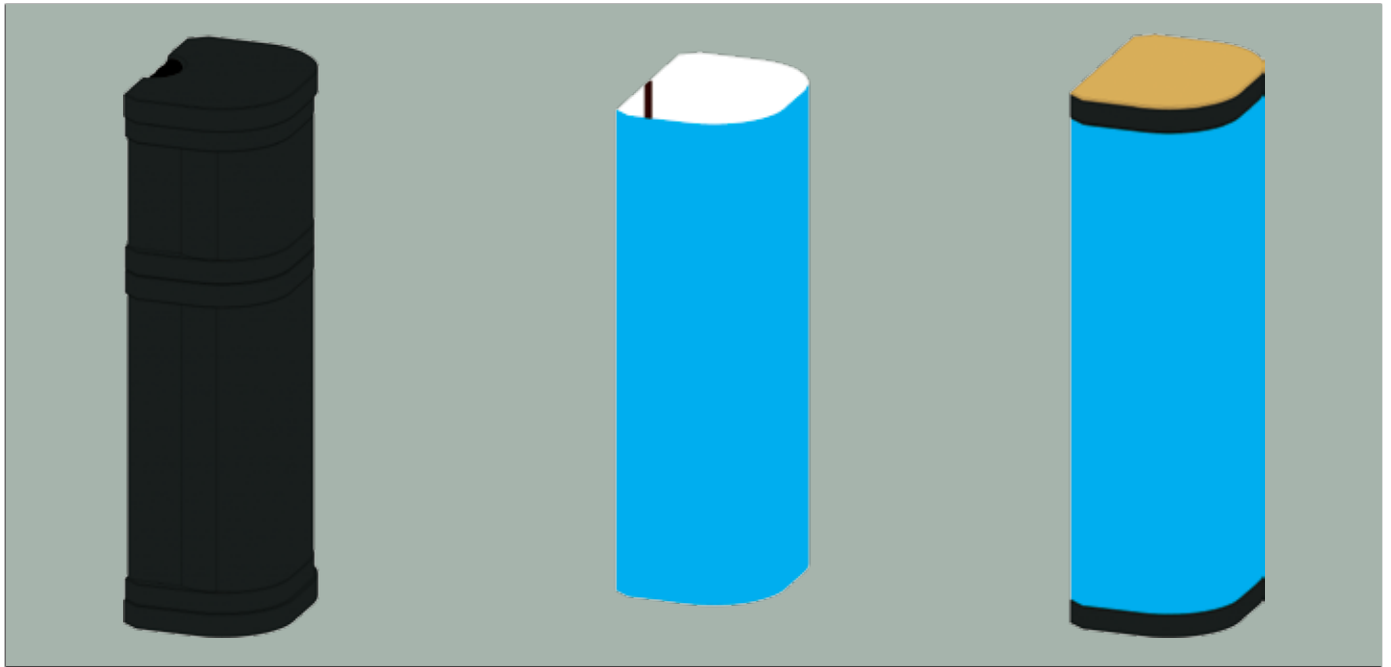

Twist Hardcase Single Wrap Graphic Template

Hidden Area ■ Bleed Area ■ Visible Graphic Area ■ Front Visible Area ■

WARNING: Bleed Area is 3mm (12mm at Full Size)

310mm High (1240mm Full Size)